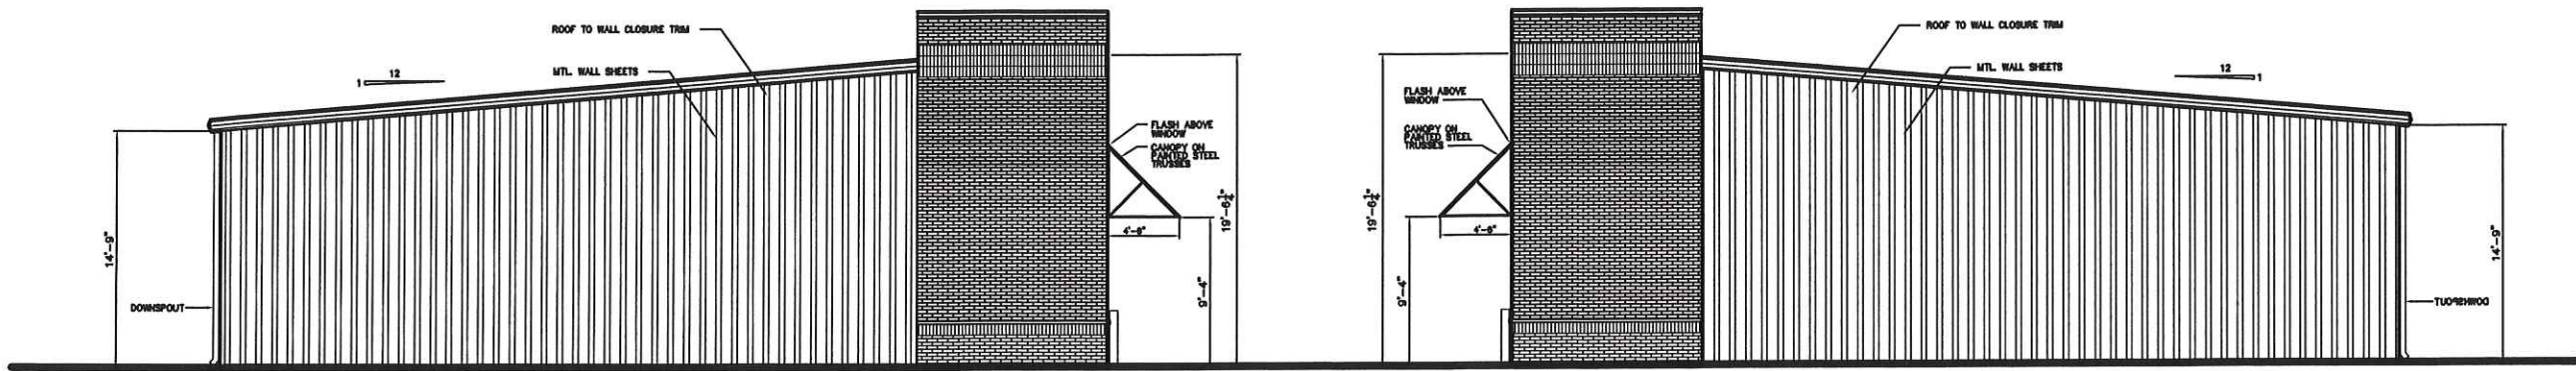

FRONT ELEVATION
SCALE 1/8"=1'-0"

SIDE ELEVATION
SCALE 1/8"=1'-0"

SIDE ELEVATION
SCALE 1/8"=1'-0"

REAR ELEVATION
SCALE 1/8"=1'-0"

REVISIONS	BY

WOODRIDGE & ASSOCIATES
464 CHURCH RD. SUITE 700
MADISON, MS 39110
601-809-8808
WOODRIDGEARCHITECTURE.COM