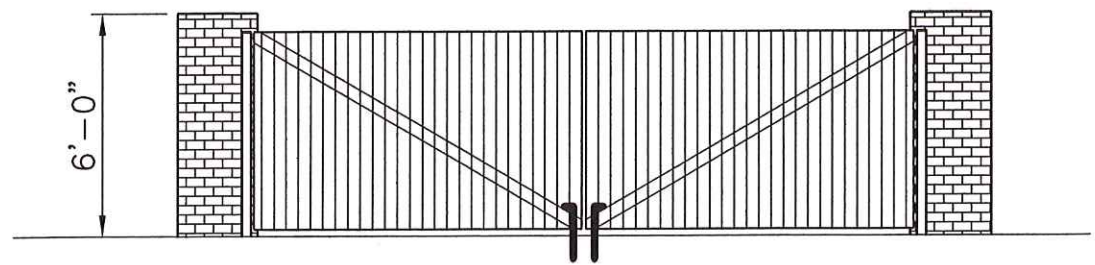

DUMPSTER ELEVATION
SCALE:

REVISIONS	BY

WOOLRIDGE & ASSOCIATES
464 CHURCH RD. SUITE 700
MADISON, MS 39110
601-809-8888
WWW.WOOLRIDGEANDASSOCIATES.COM

Tate Office Warehouses
Kimball Drive
Gluckstadt, Mississippi

DATE
CHECKED
SHEET
12/16/20
SCALE
JOB NO.
SHEET
L1.0
OF SHEETS