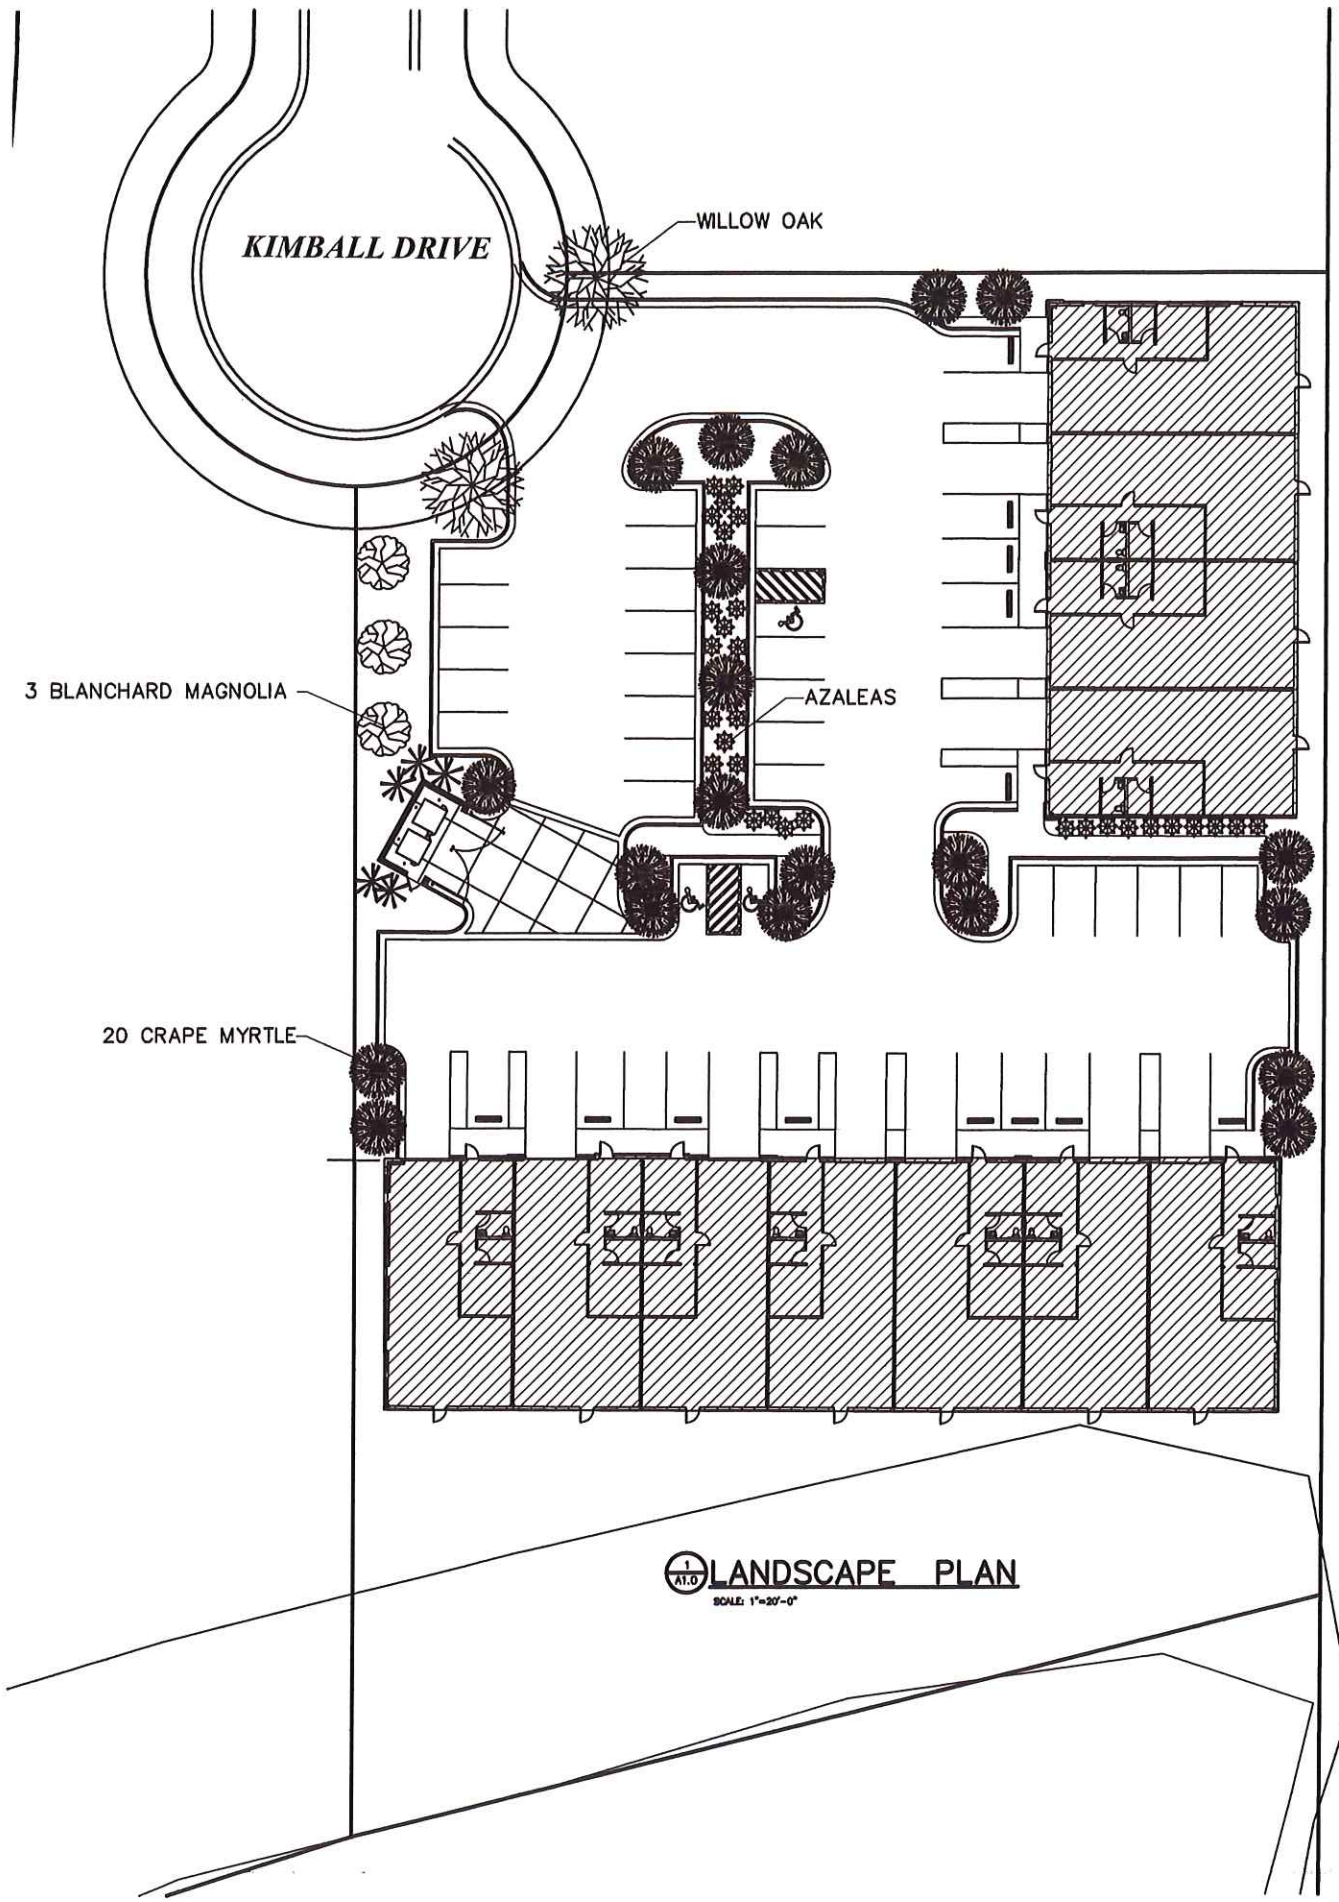

DW 12/16/2020 4:55 PM PATRIC RETAIL.dwg

LANDSCAPE PLAN
SCALE: 1"=20'-0"