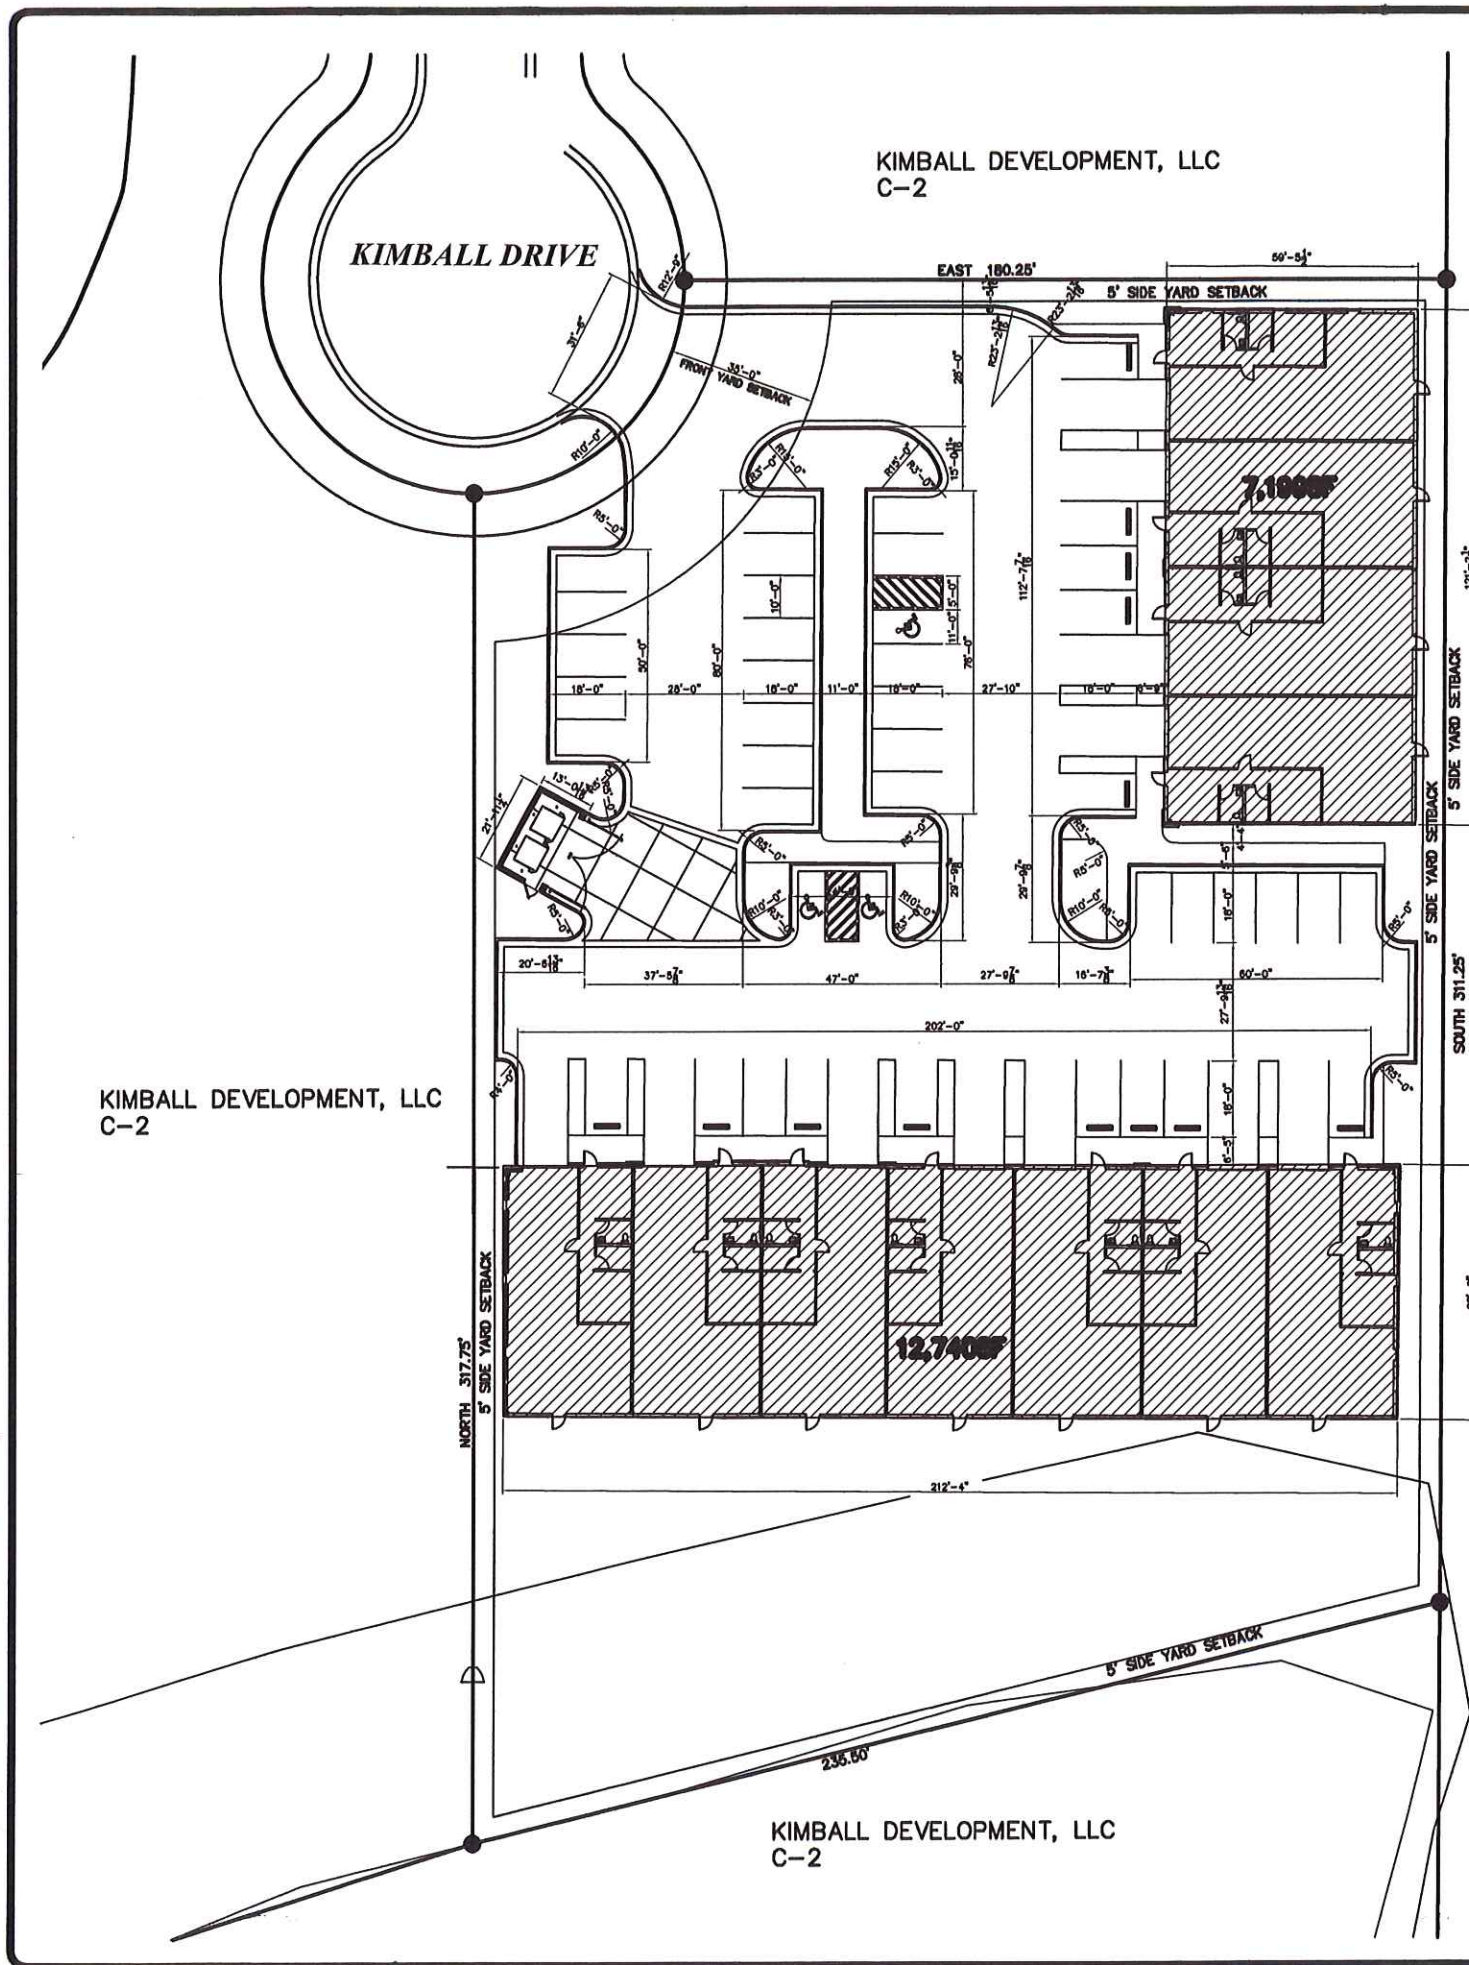

DW 12/16/2020 4:55 PM PATRIC RETAIL.dwg

KIMBALL DEVELOPMENT, LLC
C-2

KIMBALL DEVELOPMENT, LLC
C-2

KIMBALL DEVELOPMENT, LLC
C-2

WHITTEN RANCH, INC.
C-2

SITE PLAN
SCALE: 1"=20'-0"

ZONING; C-2
BUILDING USAGE; OFFICE WAREHOUSE
SITE AREA; 75,930SF
TOTAL BLDG. AREA; 19,939SF
TOTAL SITE COVERAGE; 26.3%

TOTAL BLDG.; 19,939SF
OFFICE AREA; 5,335SF / 300 = 17.7 PARKING SPACES
WAREHOUSE AREA; 14,604SF / 1000 = 14.6 PARKING SPACES
TOTAL REQUIRED PARKING; 32.3 SPACES (33 SPACES)
TOTAL PROVIDED PARKING; 53 SPACES

REVISIONS	BY

WOULDGE & ASSOCIATES
404 CHURCH RD. SUITE 700
MADISON, MS 39110
601-809-8888
WOULDGE@GMAIL.COM

Tate Office Warehouses
Kimball Drive
Gluckstadt, Mississippi

DATE
CHECKED
SHEET
12/16/20
SCALE
JOB NO.
SHEET
A0.0
OF SHEETS