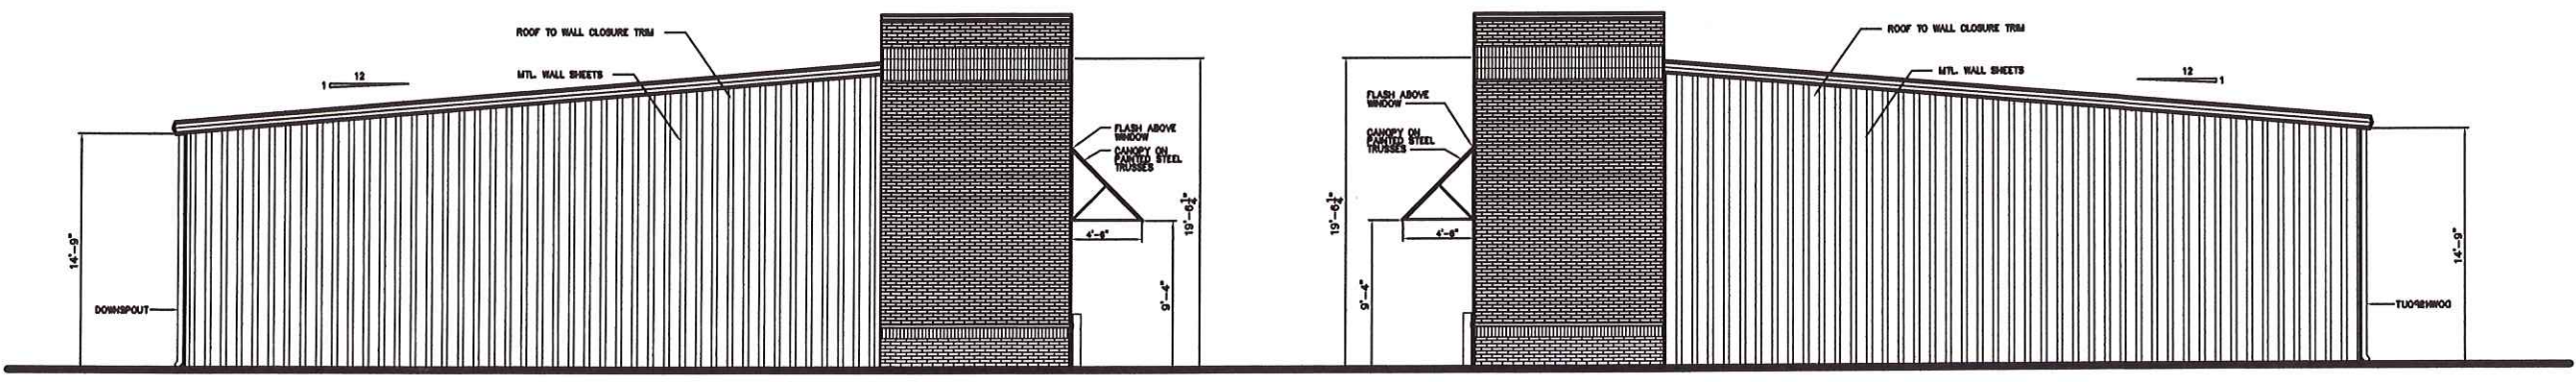

SIDE ELEVATION
SCALE 3/16"=1'-0"

SIDE ELEVATION
SCALE 3/16"=1'-0"