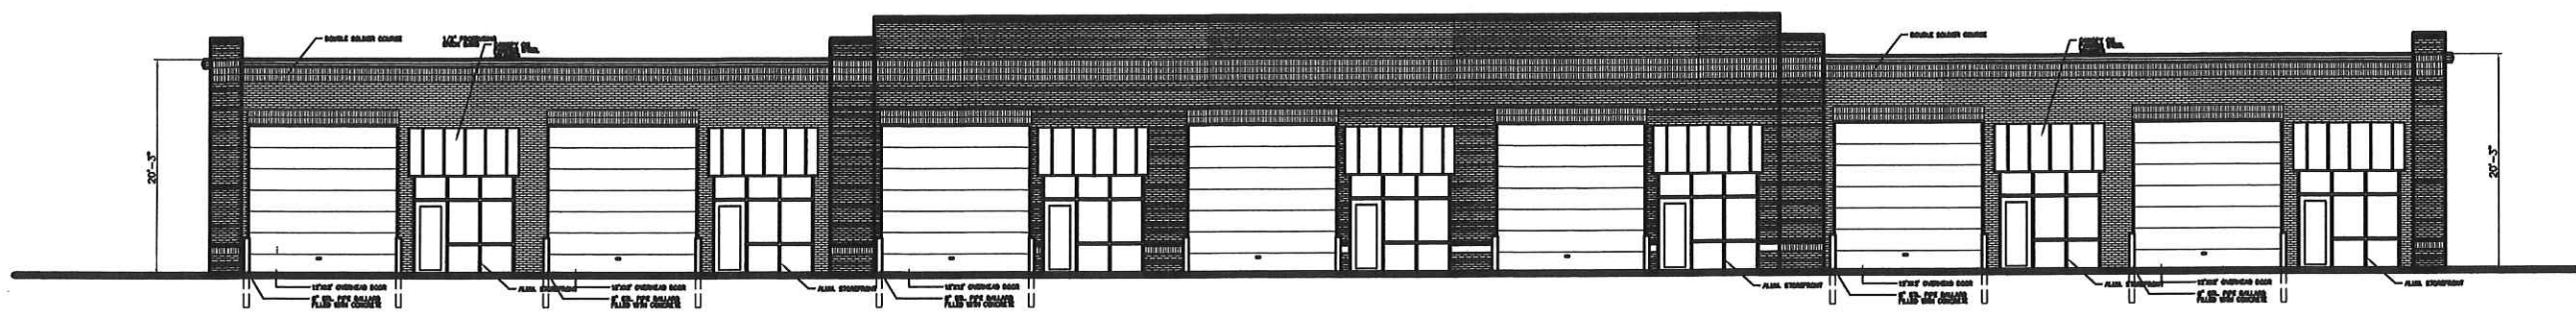

FRONT ELEVATION
SCALE 1/8"=1'-0"