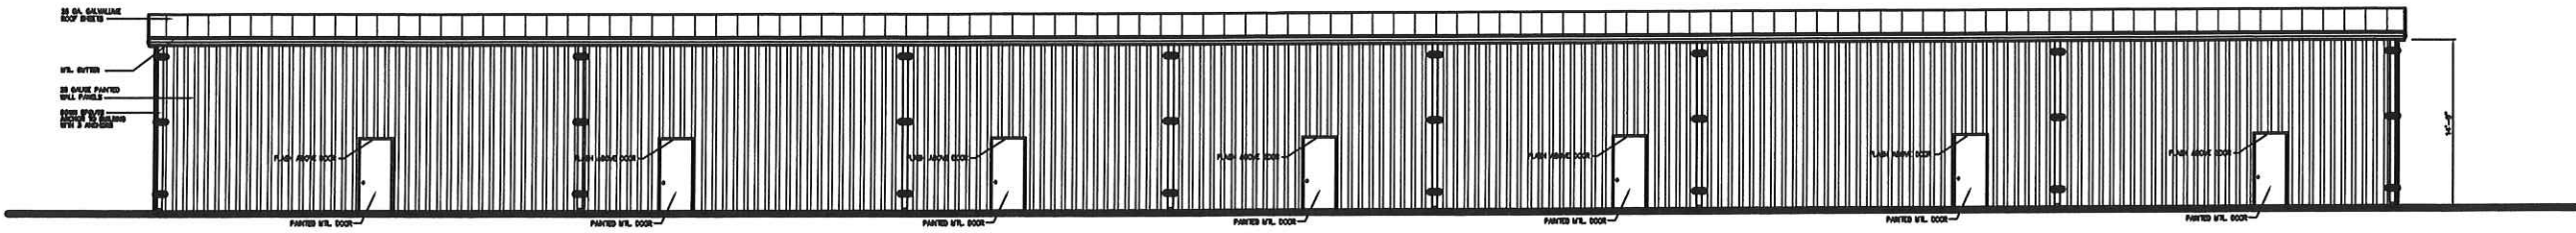

REAR ELEVATION
SCALE 1/8"=1'-0"

REVISIONS	BY

WOODRIDGE & ASSOCIATES
464 CHURCH RD. SUITE 700
MADISON, MS 39110
601-809-8808
WOODRIDGEARCHITECTURE.COM

Tate Office Warehouse
Kimball Drive
Gluckstadt, Mississippi

6/15/21
A3.1

the first bank.dwg

5/7/2021 9:16 AM

DW