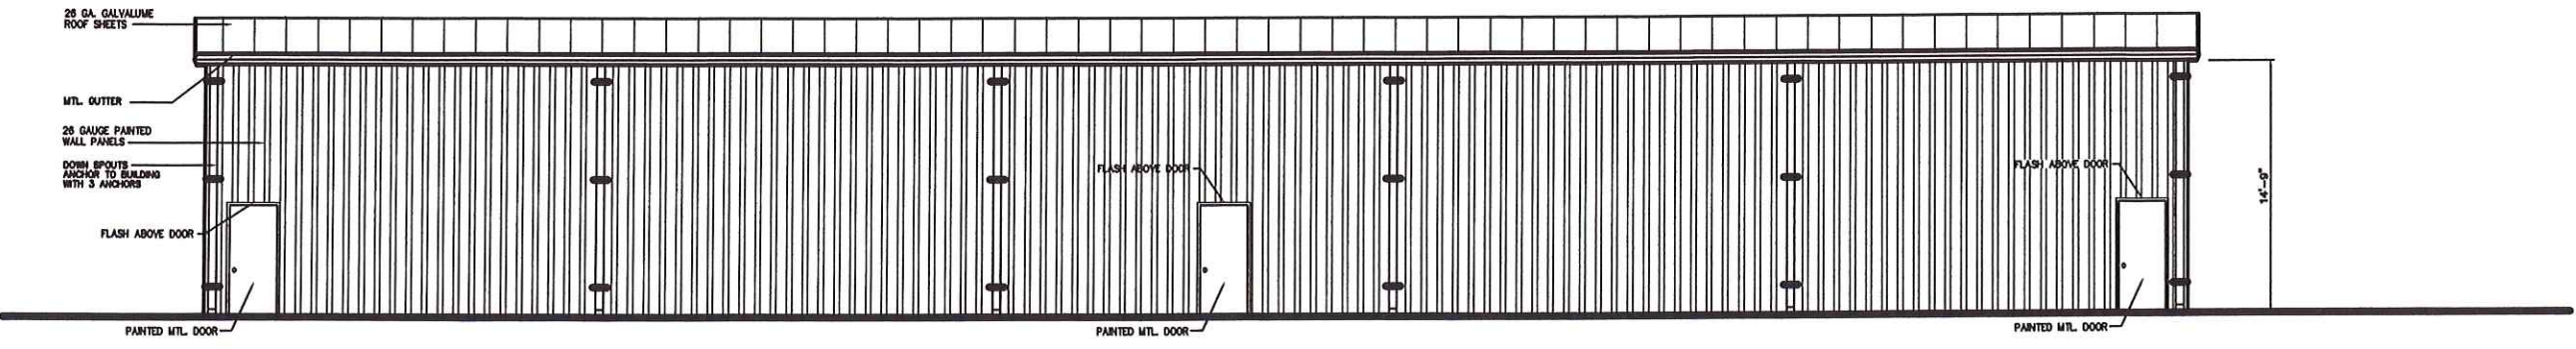

DATE
CHECKED
SHEET
12/16/20
SCALE
JOB NO.
SHEET
L1.0
OF SHEETS

FRONT ELEVATION
SCALE 3/16"=1'-0"

SIDE ELEVATION
SCALE 3/16"=1'-0"

SIDE ELEVATION
SCALE 3/16"=1'-0"

REAR ELEVATION
SCALE 3/16"=1'-0"

REVISIONS	BY